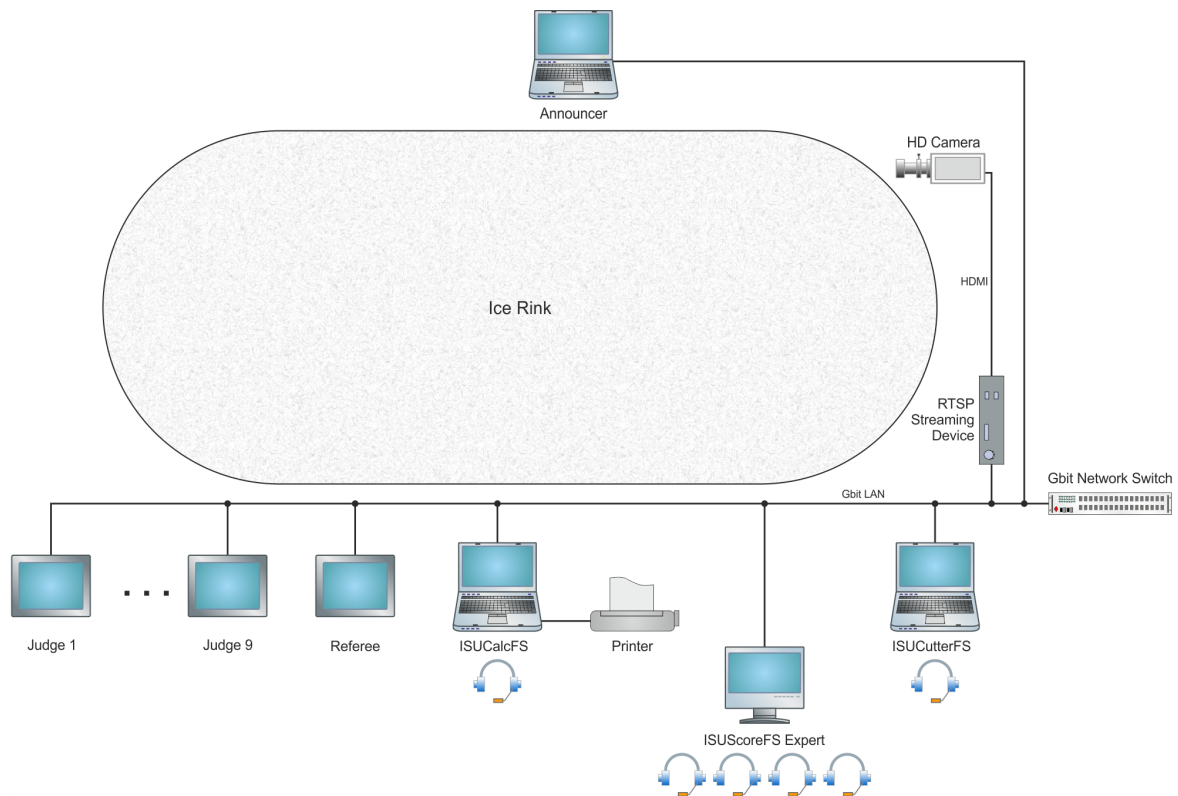

ISUCalcFS

ISUCalcFS and the competition database are the heart of the system. ISUCalcFS Users can set up competition schedules, enter skater and competition-relevant information, create various outputs such as HTML for web presentation, print competition-relevant information or present data on display boards.

The ISUCalcFS data operator monitors the input sent from Technical Panels, Judges and Referees and authorizes the public release of the skating performance result.

HD Video Replay

The HD video replay greatly supports Judges' and Referee decisions. It even allows organizers to record the skating performances for training purposes. A video operator cuts the individual elements making them available for review to the Technical Panel as well as Judges and Referee.

ISUScoreFS

The Technical Panel calls the elements performed and enters them on the ISUScoreFS Expert's screen. The Judges then enter GOE and program component score. The Referee enters possible deductions.

System Scheme

Technical Specifications

- **ISUCalcFS & ISUCutterFS:** Notebook, i7 processor, 2.7GHz, 8GB RAM, 1TB HDD, Microsoft Windows® 10, Gbit LAN, USB ports
 - **ISUScoreFS Expert:** All-in-one Touch PC, i5 processor, 3.2GHz, 8GB RAM, 21.5" display, Microsoft Windows® 10, Gbit LAN, USB ports
 - **Judges panels:** Tablet PC, 15.6" touch display, Microsoft Windows® 10
 - **Streaming:** Teradek Cube 105 (HD camcorder with HD-SDI output) or 205 (HDMI output).
- One cube connects a maximum of 10 clients, such as Judges, Cutter and Expert. For more than 10 clients, you need to add either another Cube 105/205 or a HDMI splitter (active) respectively. HD-SDI splitter (Black magic MiniConverter SDI Distribution 4K).